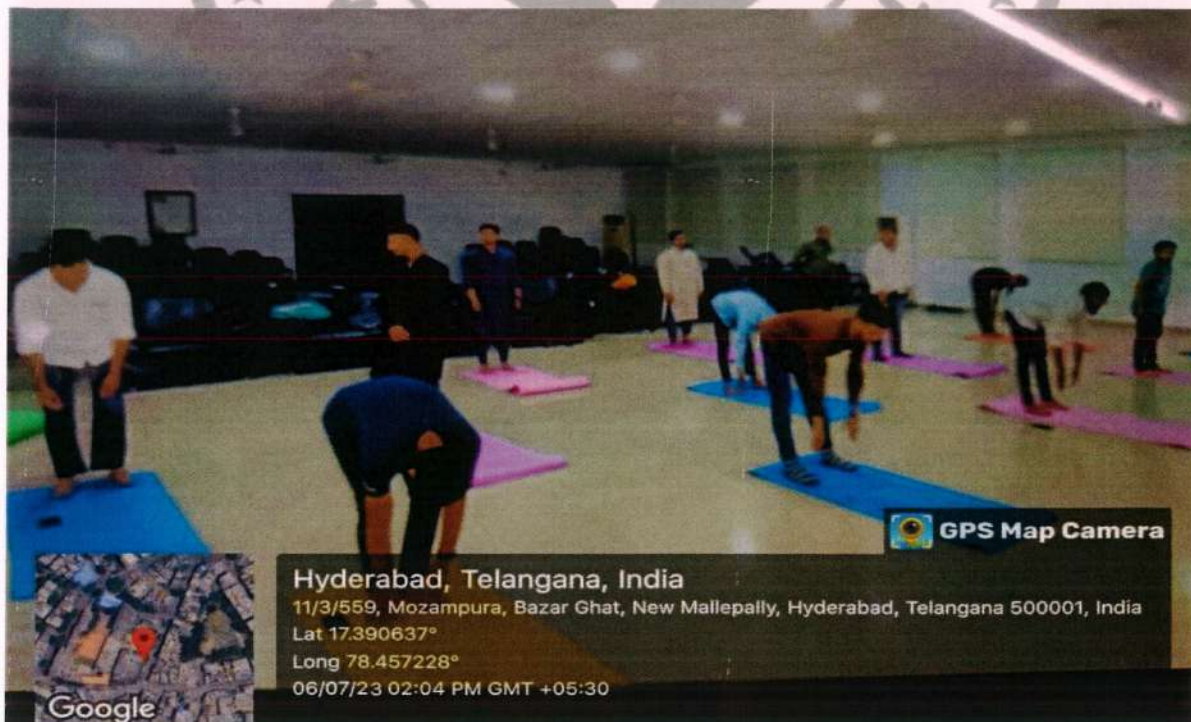

ANWARUL ULOOM COLLEGE (AUTONOMOUS)

(Accredited by NAAC with 'A+' Grade & An ISO 9001:2015 Certified Institution)

(Affiliated to Osmania University, Hyderabad)

4.1.2 The institution has adequate facilities for cultural activities, yoga, games (indoor, outdoor) and sports. (Gymnasium, yoga centre, auditorium, etc.)