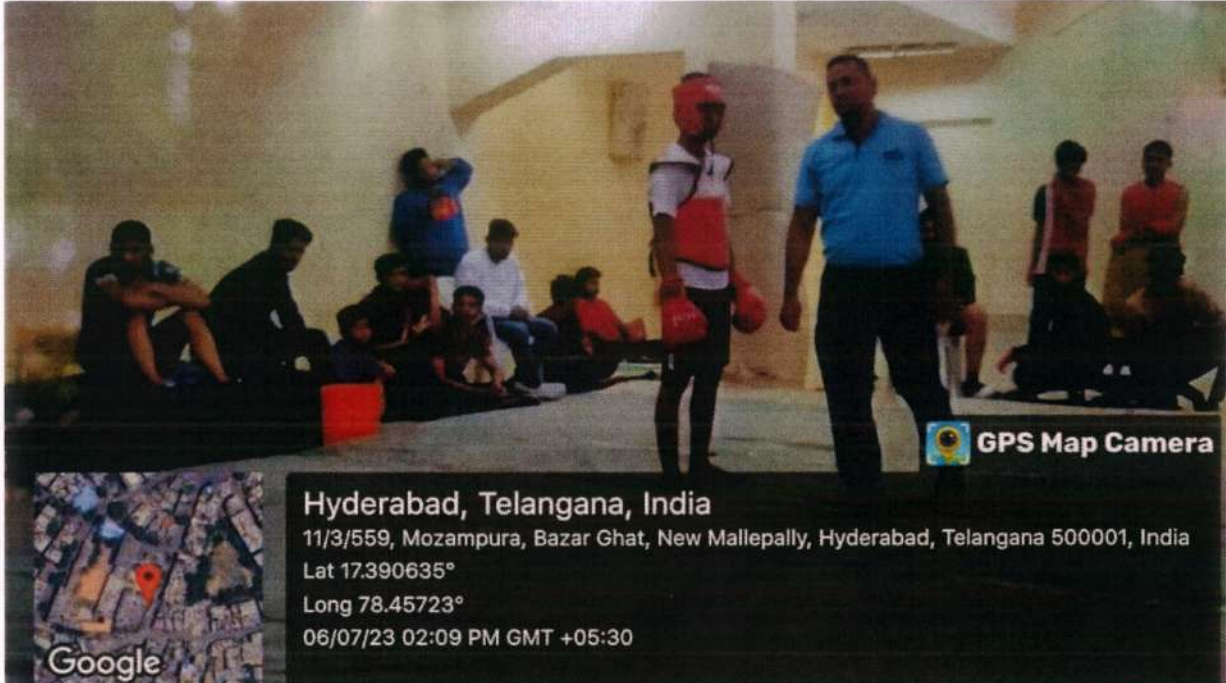

ANWARUL ULOOM COLLEGE (AUTONOMOUS)

(Accredited by NAAC with 'A+' Grade & An ISO 9001:2015 Certified Institution)

(Affiliated to Osmania University, Hyderabad)

COORDINATOR

**Internal Quality Assurance Cell
Anwarul Uloom College (Autonomous)
New Mallepally, Hyderabad.**

PRINCIPAL

**Anwarul Uloom College (Autonomous)
New Mallepally, Hyderabad-01.**