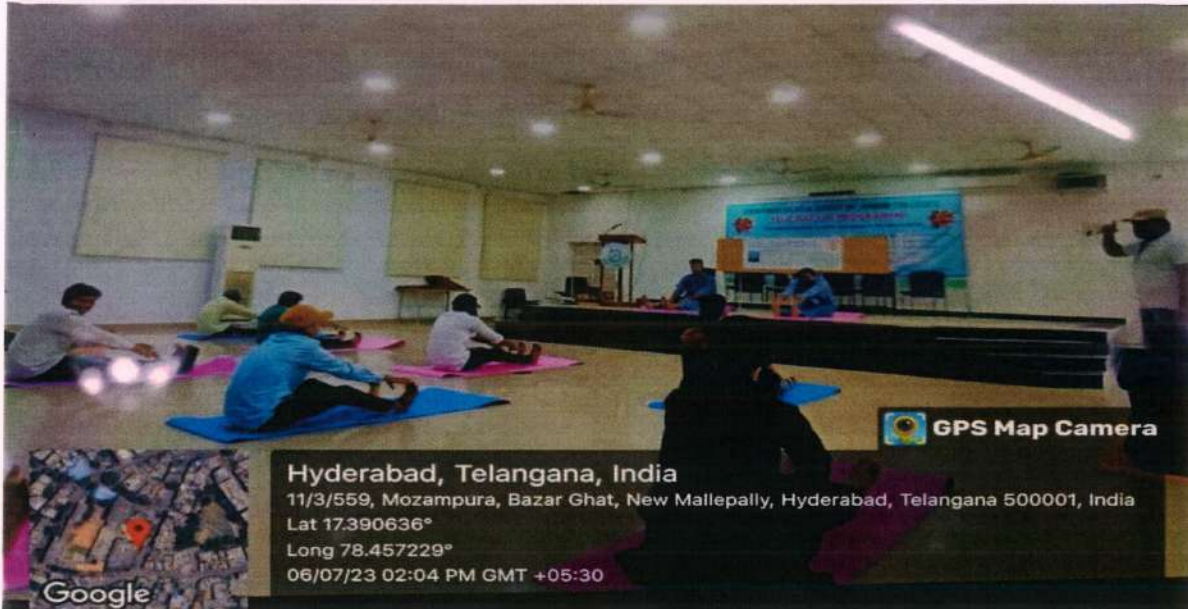

ANWARUL ULOOM COLLEGE (AUTONOMOUS)

(Accredited by NAAC with 'A+' Grade & An ISO 9001:2015 Certified Institution)

(Affiliated to Osmania University, Hyderabad)

4.1.2 The institution has adequate facilities for cultural activities, yoga, games (indoor, outdoor) and sports. (Gymnasium, yoga centre, auditorium, etc.)