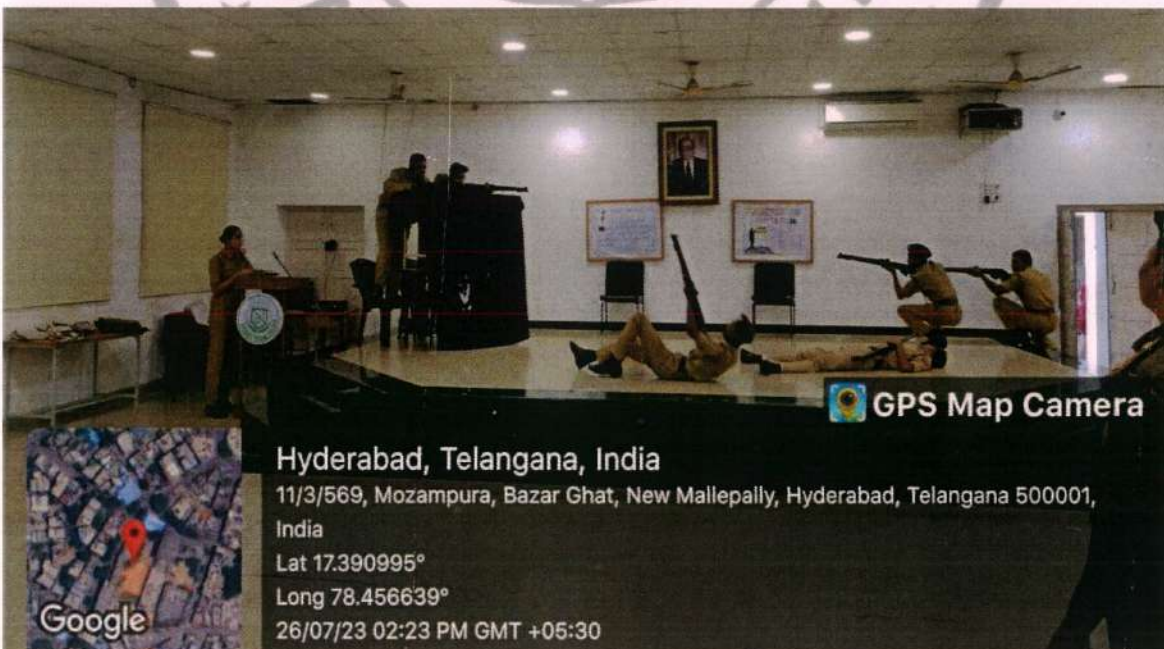

Lat 17.390635°

Long 78.45723°

06/02/24 02:09 PM GMT +05:30

Hyderabad, Telangana, India

11/3/569, Mozampura, Bazar Ghat, New Mallepally, Hyderabad, Telangana 500001, India

Lat 17.390995°

Long 78.456639°

26/07/23 02:23 PM GMT +05:30