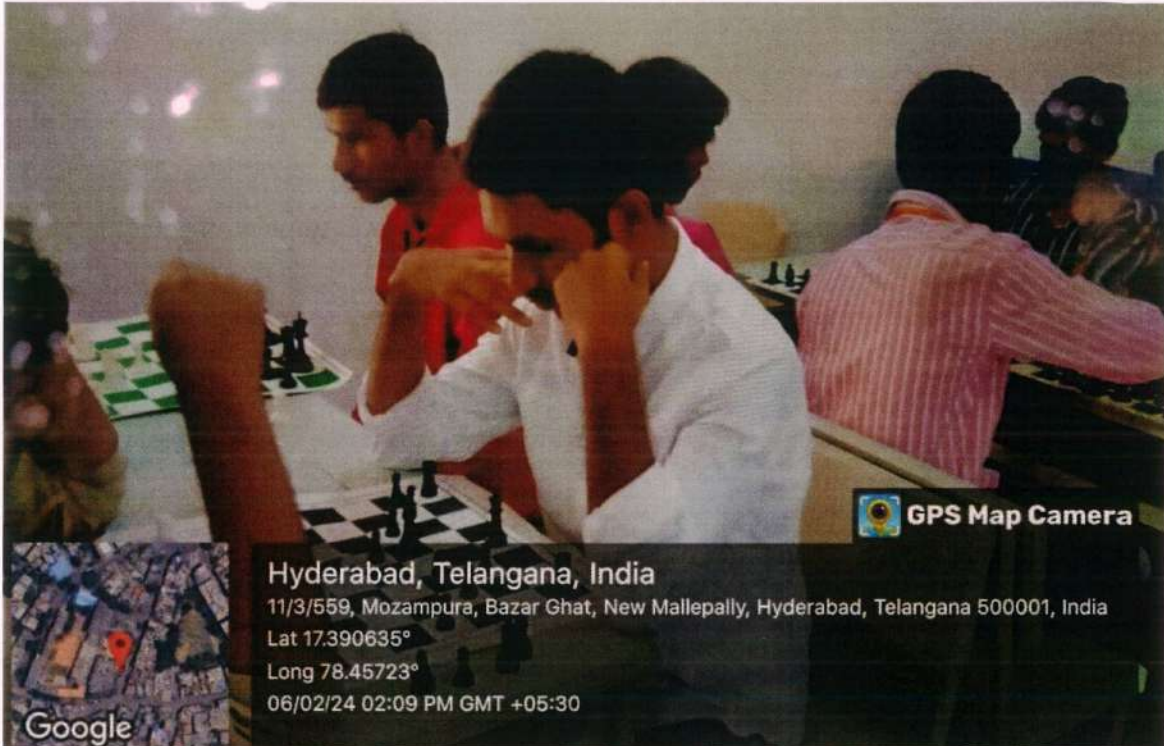

ANWARUL ULOOM COLLEGE (AUTONOMOUS)

(Accredited by NAAC with 'A+' Grade & An ISO 9001:2015 Certified Institution)

(Affiliated to Osmania University, Hyderabad)

Hyderabad, Telangana, India

11/3/559, Mozampura, Bazar Ghat, New Mallepally, Hyderabad, Telangana 500001, India

Lat 17.390635°

Long 78.45723°

06/02/24 02:09 PM GMT +05:30