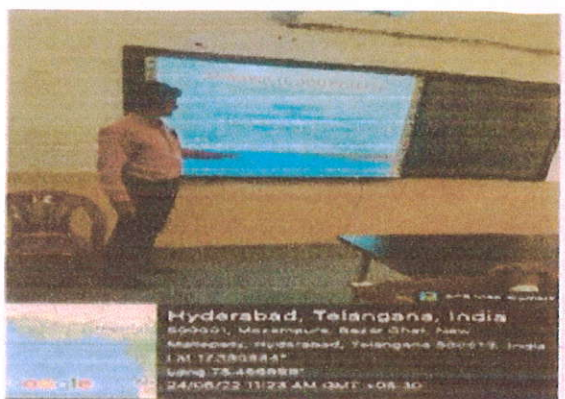

Day – 2

COORDINATOR
Internal Quality Assurance Cell
Anwarul Uloom College (Autonomous)
New Mallepally, Hyderabad,

PRINCIPAL
Anwarul Uloom College (Autonomous)
New Mallepally, Hyderabad-01.