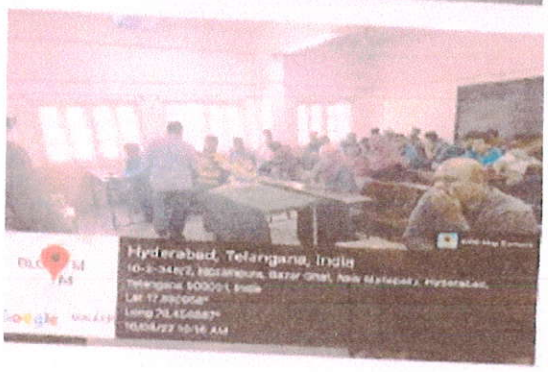

Day - 3

Day - 4

[Signature]
COORDINATOR
Internal Quality Assurance Cell
Anwarul Uloom College (Autonomous)
New Mallepally, Hyderabad.

[Signature]
PRINCIPAL
Anwarul Uloom College (Autonomous)
New Mallepally, Hyderabad-01.