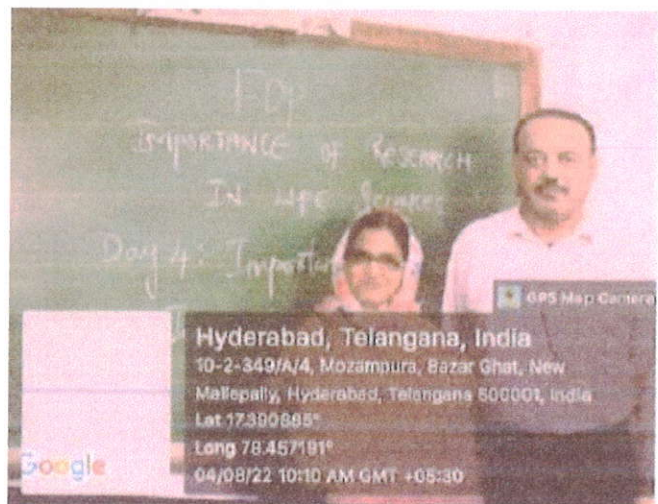

**Photos of FDP-1 – Department of Microbiology**

**Day – 1**

**Day – 2**

**Day – 3**

**Day - 4**

*COORDINATOR*  
Internal Quality Assurance Cell  
Anwarul Uloom College (Autonomous),  
New Mallepally, Hyderabad.