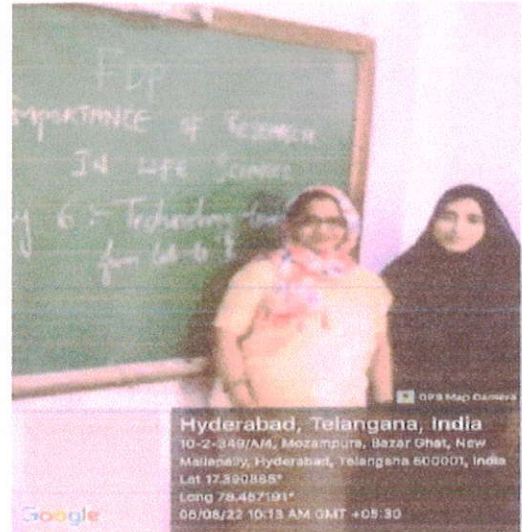

Day - 6

ji
COORDINATOR
Internal Quality Assurance Cell
Anwarul Uloom College (Autonomous)
New Mallepally, Hyderabad,

M. Hussain
PRINCIPAL
Anwarul Uloom College (Autonomous)
New Mallepally, Hyderabad-01.