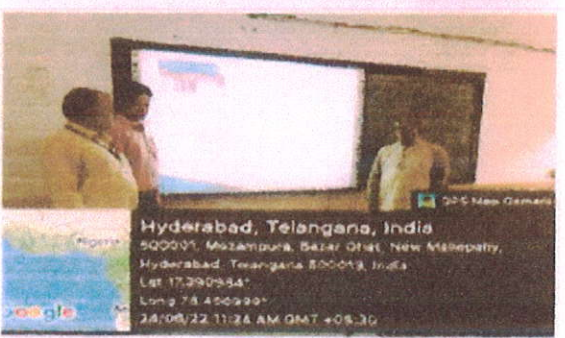

Day – 2

COORDINATOR
Internal Quality Assurance Cell
Anwarul Uloom College (Autonomous)
New Mallepally, Hyderabad,

PRINCIPAL
Anwarul Uloom College (Autonomous)
New Mallepally, Hyderabad-01.