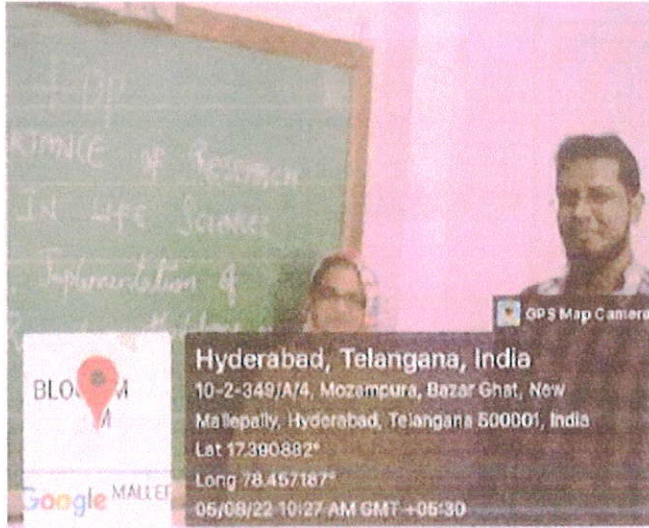

Day - 5

Day - 6

ji
COORDINATOR
Internal Quality Assurance Cell
Anwarul Uloom College (Autonomous)
New Mallepally, Hyderabad,

M. Hussain
PRINCIPAL
Anwarul Uloom College (Autonomous)
New Mallepally, Hyderabad-01.