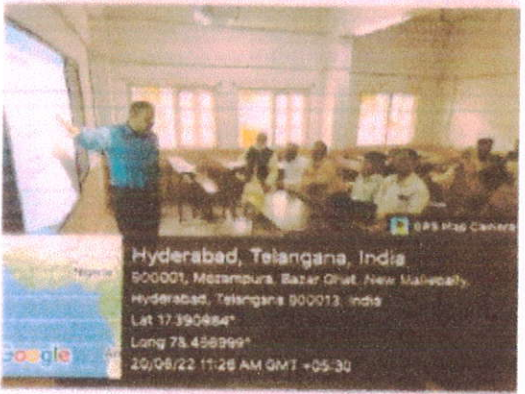

Photos of FDP-2 – Department of Commerce

Day – 1