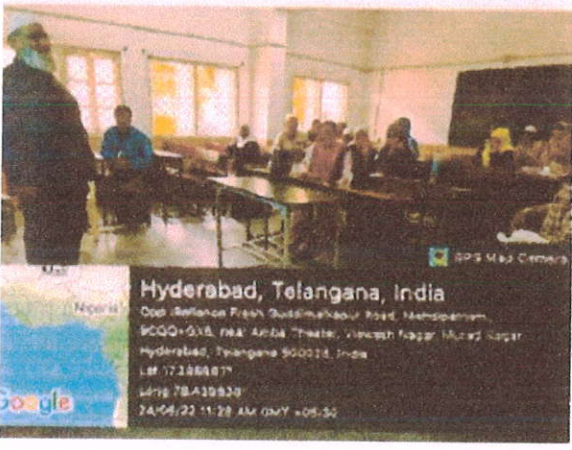

Day - 5

si
COORDINATOR
Internal Quality Assurance Cell
Anwarul Uloom College (Autonomous)
New Mallepally, Hyderabad.

M. Hussain
PRINCIPAL
Anwarul Uloom College (Autonomous)
New Mallepally, Hyderabad-01.