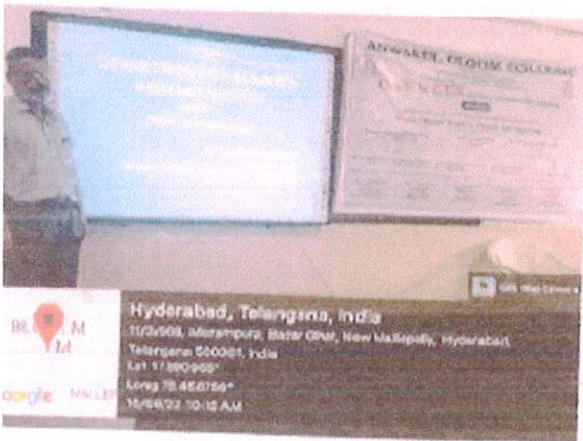

Day – 2

M. Hussain
PRINCIPAL
Anwarul Uloom College (Autonomous)
New Mallepally, Hyderabad-01.

M
COORDINATOR
Internal Quality Assurance Cell
Anwarul Uloom College (Autonomous)
New Mallepally, Hyderabad.