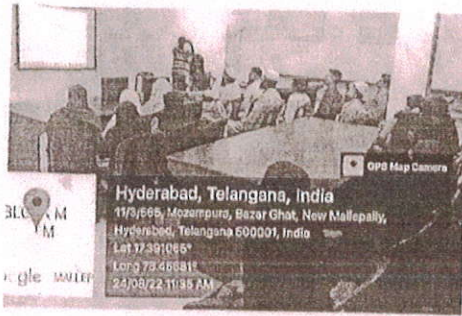

Photos of FDP— Department of Computer Science and Engineering

M
COORDINATOR
Internal Quality Assurance Cell
Anwarul Uloom College (Autonomous)
New Mallepally, Hyderabad.

M
PRINCIPAL
Anwarul Uloom College (Autonomous)
New Mallepally, Hyderabad-01.