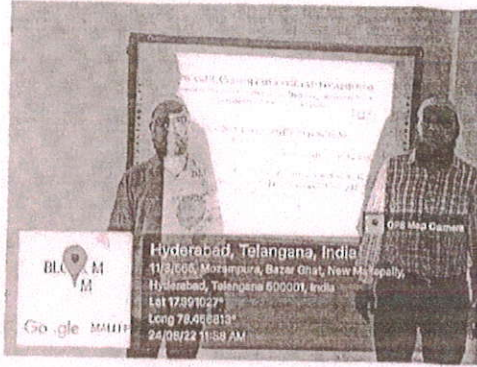

Photos of FDP— Department of Computer Science and Engineering

M
COORDINATOR
Internal Quality Assurance Cell
Anwarul Uloom College (Autonomous)
New Mallepally, Hyderabad.

M
PRINCIPAL
Anwarul Uloom College (Autonomous)
New Mallepally, Hyderabad-01.